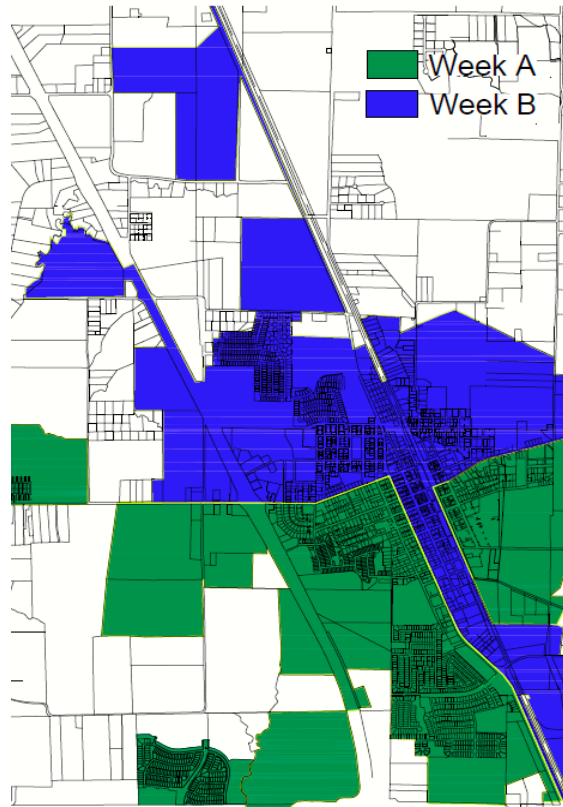

SOLID WASTE / RECYCLE SERVICE

January						
S	M	T	W	T	F	S
1	2	3	4	5	6	7
8	9	10	11	12	13	14
15	16	17	18	19	20	21
22	23	24	25	26	27	28
29	30	31				

February						
S	M	T	W	T	F	S
			1	2	3	4
5	6	7	8	9	10	11
12	13	14	15	16	17	18
19	20	21	22	23	24	25
26	27	28				

March						
S	M	T	W	T	F	S
			1	2	3	4
5	6	7	8	9	10	11
12	13	14	15	16	17	18
19	20	21	22	23	24	26
26	27	28	29	30	31	

April						
S	M	T	W	T	F	S
						1
2	3	4	5	6	7	8
9	10	11	12	13	14	15
16	17	18	19	20	21	22
23	24	25	26	27	28	29
30						

May						
S	M	T	W	T	F	S
	1	2	3	4	5	6
7	8	9	10	11	12	13
14	15	16	17	18	19	20
21	22	23	24	25	26	27
28	29	30	31			

June						
S	M	T	W	T	F	S
				1	2	3
4	5	6	7	8	9	10
11	12	13	14	15	16	17
18	19	20	21	22	23	24
25	26	27	28	29	30	

Solid Waste: Every Tuesday Wk A
Recycle: Every other Monday Wk A
Solid Waste: Every Wednesday Wk B
Recycle: Every other Monday Wk B
 Bulk: weekly (same as trash)

This will be a take-all trash service designed to collect normal waste, bundled or reasonably contained brush, and bulky waste items all in the same truck. Brush should not exceed three (3) cubic yards and we ask residents remove all feeder branches and stack length-wise at the curb for collection.